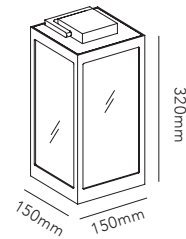

LANTERN T2

8W LED - 230V - IP54 - CRI >90
Battery time: 5-15 hrs.

WHITE 2700K	270440

DKK	2.876,- EX VAT / 3.595,- INCL VAT
SEK	4.364,- EX VAT / 5.455,- INCL VAT
EURO	399,- EX VAT