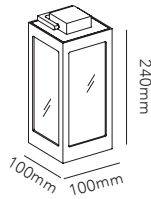

LANTERN T1

6W LED - 230V - IP54 - CRI >90
Battery time: 4-12 hrs.

WHITE 2700K	270430
BLACK 2700K	270431

DKK	2.076,- EX VAT / 2.595,- INCL VAT
SEK	3.148,- EX VAT / 3.935,- INCL VAT
EURO	288,- EX VAT