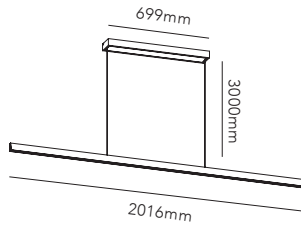

EDGE

EDGE LINEAR S2000

22W+44W LED - 220-240V - IP20 - CRI >90
Lumen 3600lm

BRASS* 2700-5000K	270566
TITANIUM* 2700-5000K	270564
ROSE GOLD* 2700-5000K	270565
CARB. BLACK* 2700-5000K	270567

DKK	11.196,- EX VAT / 13.995,- INCL VAT
SEK	16.968,- EX VAT / 21.210,- INCL VAT
EURO	1.555,- EX VAT

General info about all EDGE ROUND sizes:
- Pendant height up to 3000mm

EDGE ROUND is dimmable with

- Integrated LIGHT-POINT SMART TUNE Powered by Casambi
- Integrated touchless sensor
- External Casambi compatible switches

This product cannot be controlled by external trailing-edge dimmer.