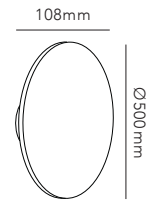

SOHO W5

18W LED - 230V - IP54 - CRI >90
Lumen 1830lm (3000K) / 1702lm (2700K)

SWITCH TUNE™

BRASS* 2700/3000K	270188
TITANIUM* 2700/3000K	270187
ROSE GOLD* 2700/3000K	270186

DKK	5.836,- EX VAT / 7.295,- INCL VAT
SEK	8.844,- EX VAT / 11.055,- INCL VAT
EURO	811,- EX VAT

WHITE 2700/3000K	270184
BLACK 2700/3000K	270183
GOLD* 2700/3000K	270185

DKK	4.796,- EX VAT / 5.995,- INCL VAT
SEK	7.268,- EX VAT / 9.085,- INCL VAT
EURO	666,- EX VAT