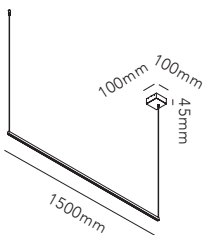

STRIPE C/W / Black
Design: Ronni Gol

STRIPE

STRIPE PENDANT

Design: Ronni Gol

Pendant height up to 4500 mm.

General measurements for both sizes:

Alternative mounting option:

STRIPE S1500