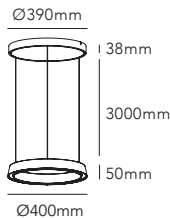

EDGE ROUND Ø400

10W+20W LED - 220-240V - IP20 - CRI >90
Lumen 1800lm