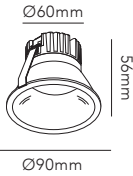

CURVE

CURVE

Design: Ronni Gol

*Anodized surfaces are not recommended for outdoor use. Anodized surfaces may vary $\pm 10\%$.

SWITCH TUNE™

SWITCH TUNE gives you the option to choose between 2700K or 3000K before installing the lamp.

CURVE II Ø90

8W LED - 220-240V - IP54 - CRI >90 - Lumen 780lm

SWITCH TUNE™

BRASS* 2700/3000K	270944
TITANIUM* 2700/3000K	270943
ROSE GOLD* 2700/3000K	270942
CARB. BLACK* 2700/3000K	270941

DKK	1.196,- EX VAT / 1.495,- INCL VAT
SEK	1.820,- EX VAT / 2.275,- INCL VAT
EURO	166,- EX VAT

WHITE 2700/3000K	270940

DKK	1.116,- EX VAT / 1.395,- INCL VAT
SEK	1.692,- EX VAT / 2.115,- INCL VAT
EURO	155,- EX VAT

CURVE II Ø90

80mm

CURVE II Ø110

15W LED - 220-240V - IP54 - CRI >90 - Lumen 1115lm

SWITCH TUNE™

BRASS* 2700/3000K	270949
TITANIUM* 2700/3000K	270948
ROSE GOLD* 2700/3000K	270947
CARB. BLACK* 2700/3000K	270946

DKK	1.356,- EX VAT / 1.695,- INCL VAT
SEK	2.060,- EX VAT / 2.575,- INCL VAT
EURO	188,- EX VAT

WHITE 2700/3000K	270945

DKK	1.276,- EX VAT / 1.595,- INCL VAT
SEK	1.940,- EX VAT / 2.425,- INCL VAT
EURO	177,- EX VAT

CURVE II Ø110

100mm