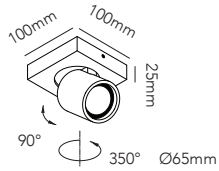

FOCUS 1

NEW

6W LED - 230V - IP20 - CRI >90
Lumen 375lm (3000K) / 349lm (2700K)

BRASS* 2700K	270023	NEW
ROSE GOLD* 27000K	270022	NEW
BRASS* 3000K	261625	NEW
ROSE GOLD* 3000K	261624	NEW

DKK	1.356,- EX VAT / 1.695,- INCL VAT
SEK	2.056,- EX VAT / 2.570,- INCL VAT
EURO	188,- EX VAT

WHITE 2700K	270020
BLACK 2700K	270021
WHITE 3000K	261602
BLACK 3000K	261603

DKK	1.196,- EX VAT / 1.495,- INCL VAT
SEK	1.816,- EX VAT / 2.270,- INCL VAT
EURO	166,- EX VAT