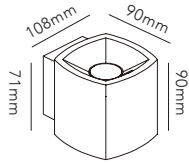

MIRAGE W1

NEW

2x4.5W LED - 220-240V - IP65 - CRI >90
Lumen 675lm (nominal)

SWITCH TUNE™

BRASS* 2700/3000K	271045	NEW
TITANIUM* 2700/3000K	271044	NEW
ROSE GOLD* 2700/3000K	271043	NEW

DKK	1.756,- EX VAT / 2.195,- INCL VAT
SEK	2.664,- EX VAT / 3.330,- INCL VAT
EURO	244,- EX VAT

WHITE 2700/3000K	271041	NEW
BLACK 2700/3000K	271040	NEW
RUST 2700/3000K	271042	NEW

DKK	1.596,- EX VAT / 1.995,- INCL VAT
SEK	2.420,- EX VAT / 3.025,- INCL VAT
EURO	222,- EX VAT