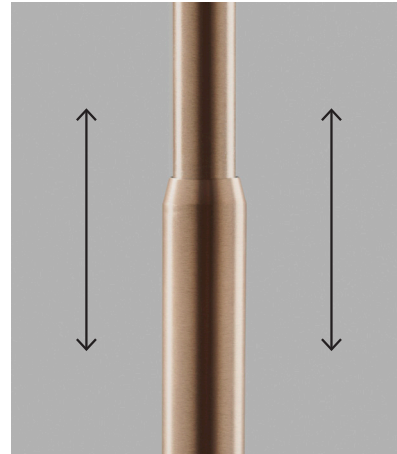

TULIP

TELESCOPIC TULIP

The ascending curves gives the TULIP pendant lamp a distinctive three-dimensional expression. The pendant is telescopic which can not only be extended but can also be rotated in any direction, giving light where you want the most.