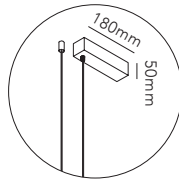

General measurements for all SPIRIT S sizes