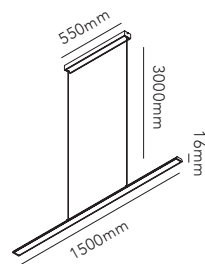

SLIM S1500

NEW

34W LED - 220-240V - IP20 - CRI >90
- Lumen 2140lm (nominal)

SWITCH TUNE™

BRASS* 2700/3000K	280714	NEW
TITANIUM* 2700/3000K	280713	NEW
ROSE GOLD* 2700/3000K	280712	NEW

DKK	4.796,-	EX VAT / 5.995,-	INCL VAT
SEK	7.268,-	EX VAT / 9.085,-	INCL VAT
EURO	666,-	EX VAT	

WHITE 2700/3000K	280710
BLACK 2700/3000K	280711

DKK	4.396,-	EX VAT / 5.495,-	INCL VAT
SEK	6.664,-	EX VAT / 8.330,-	INCL VAT
EURO	611,-	EX VAT