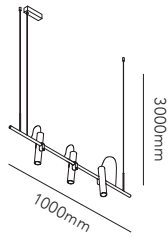

SPIRIT S1000

3x5W LED - 230V - IP20 - CRI >90 - Lumen 1650lm

TITANIUM/BLACK* 2700K	270614
ROSE GOLD/BLACK* 2700K	270610

DKK	3.756,- EX VAT / 4.695,- INCL VAT
SEK	5.692,- EX VAT / 7.115,- INCL VAT
EURO	522,- EX VAT