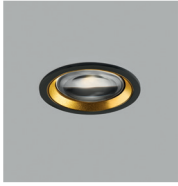

DKK	1.516,-	EX VAT / 1.895,-	INCL VAT
SEK	2.300,-	EX VAT / 2.875,-	INCL VAT
EURO	211,-	EX VAT	

MIRAGE 1+

Ø105mm

MIRAGE / Brass
Design: Nital Patel

OPTIC IN

OPTIC IN

Design: Nital Patel

Including 3 changeable colour rings
- black, white and gold