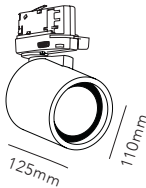

FOCUS PRO TRACK 3-PHASE

20W LED - 230V - IP20 - CRI >90
Lumen 1800lm (nominal)

BLACK 3000K	261657
DKK	1.836,- EX VAT / 2.295,- INCL VAT
SEK	2.788,- EX VAT / 3.485,- INCL VAT
EURO	255,- EX VAT