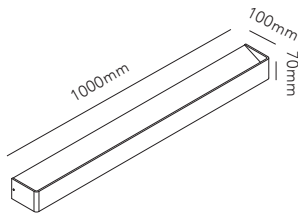

MOOD 4

25W LED - 230V - IP20 - CRI >90 - Lumen 2235lm

WHITE 3000K	261075
DKK	3.436,- EX VAT / 4.295,- INCL VAT
SEK	5.212,- EX VAT / 6.515,- INCL VAT
EURO	477,- EX VAT