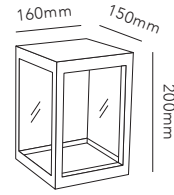

LANTERN W2

12W LED - 230V - IP54 - CRI >90
Lumen 1080lm (nominal)

BLACK 3000K 257517

DKK	3.596,- EX VAT / 4.495,- INCL VAT
SEK	5.452,- EX VAT / 6.815,- INCL VAT
EURO	499,- EX VAT