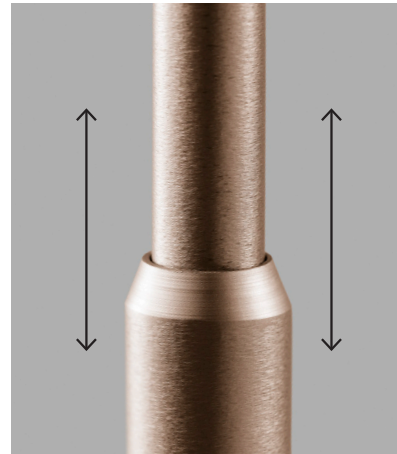

ORBIT

ORBIT FLOOR — SHAPE YOUR LIGHT

The ORBIT FLOOR lamp is height adjustable and can be operated by the touchless sensor to turn the light on/off and adjust the light intensity. Both spots can be controlled independently from one another, thus allowing users to shape their light.