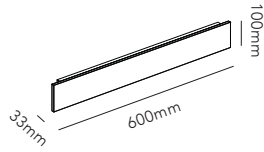

DKK	3.436,- EX VAT / 4.295,- INCL VAT
SEK	5.212,- EX VAT / 6.515,- INCL VAT
EURO	477,- EX VAT

COSMO C1 / White
Design: Nital Patel

COVER

COVER

Design: Ronni Gol

COVER W1

2x15W LED - 230V - IP54 - CRI >90
Lumen - 1000lm