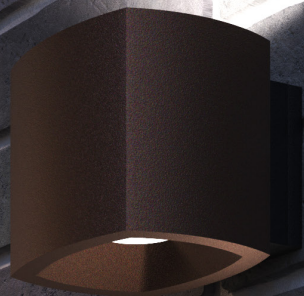

MIRAGE / Rust
Design: Nital Patel