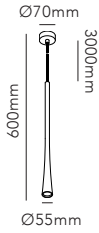

DROP S1

6W LED - 230V - IP20 - CRI >90 - Lumen 540lm

BRASS* 2700K	270484
TITANIUM* 2700K	270483
ROSE GOLD* 2700K	270482

DKK	2.156,- EX VAT / 2.695,- INCL VAT
SEK	3.268,- EX VAT / 4.085,- INCL VAT
EURO	299,- EX VAT

BLACK ^{3000K}	280261
GOLD ^{3000K}	280263

DKK	1.836,- EX VAT / 2.295,- INCL VAT
SEK	2.788,- EX VAT / 3.485,- INCL VAT
EURO	255,- EX VAT