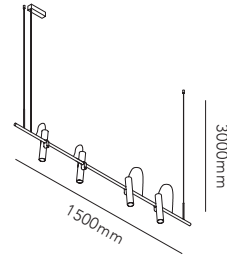

SPIRIT S1500

4x5W LED - 230V - IP20 - CRI >90 - Lumen 2200lm

TITANIUM/BLACK* 2700K	270624
ROSE GOLD/BLACK* 2700K	270620

DKK	4.796,- EX VAT / 5.995,- INCL VAT
SEK	7.268,- EX VAT / 9.085,- INCL VAT
EURO	666,- EX VAT