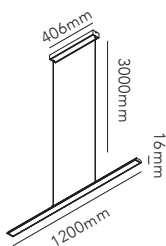

*Anodized surfaces may vary $\pm 10\%$.

SWITCH TUNE™

SWITCH TUNE gives you the option to choose between 2700K or 3000K before installing the lamp.

Pendant height up to 3000 mm.

SLIM S1200

NEW

30W LED - 220-240V - IP20 - CRI >90
- Lumen 1830lm (nominal)