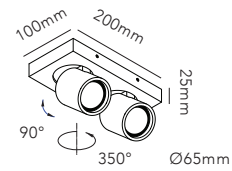

FOCUS 2

NEW

2x6W LED - 230V - IP20 - CRI >90
Lumen 750lm (3000K) / 695lm (2700K)

BRASS* 2700K	270033	NEW
ROSE GOLD* 27000K	270032	NEW
BRASS* 3000K	261628	NEW
ROSE GOLD* 3000K	261627	NEW

DKK	2.396,- EX VAT / 2.995,- INCL VAT
SEK	3.632,- EX VAT / 4.540,- INCL VAT
EURO	333,- EX VAT

WHITE 2700K	270030
BLACK 2700K	270031
WHITE 3000K	261608
BLACK 3000K	261609

DKK	1.996,- EX VAT / 2.495,- INCL VAT
SEK	3.028,- EX VAT / 3.785,- INCL VAT
EURO	277,- EX VAT