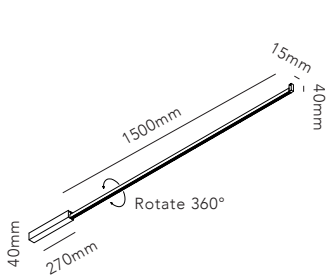

STRIPE

STRIPE CEILING/WALL

Design: Ronni Gol

STRIPE C/W S1500

25W LED - 230V - IP20 - CRI >90 - Lumen 2700lm

WHITE 2700K	270660
BLACK 2700K	270661
DKK	3.516,- EX VAT / 4.395,- INCL VAT
SEK	5.332,- EX VAT / 6.665,- INCL VAT
EURO	488,- EX VAT