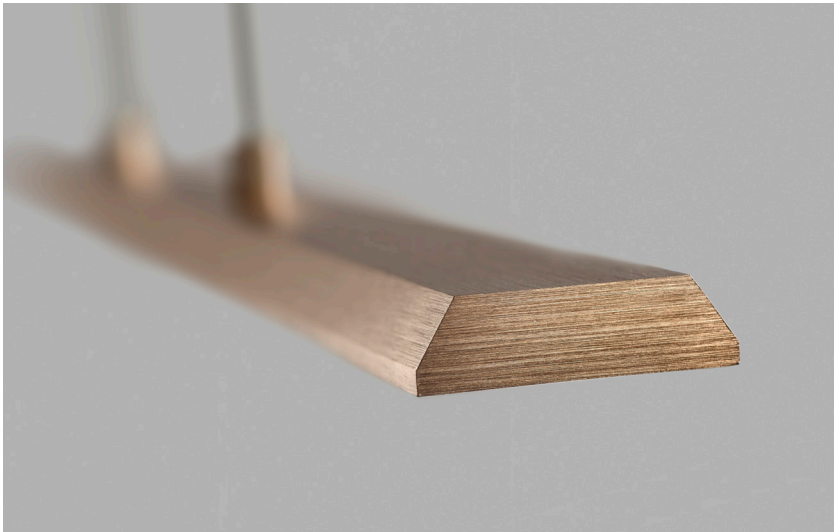

SLIM / Rose Gold
Design: Ronni Gol

RIGHT PAGE

SLIM / Brass
Design: Ronni Gol