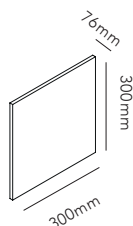

NOHO W3

9W LED - 230V - IP54 - CRI >90 - Lumen 670lm

WHITE ^{3000K}	256408
DKK	3.116,- EX VAT / 3.895,- INCL VAT
SEK	4.724,- EX VAT / 5.905,- INCL VAT
EURO	433,- EX VAT