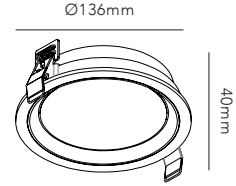

OPTIC IN 1+

10W LED - 230V - IP54 - CRI >90
Lumen 900lm (nominal)

WHITE 2700K	270330
BLACK 2700K	270331

DKK	1.996,- EX VAT / 2.495,- INCL VAT
SEK	3.028,- EX VAT / 3.785,- INCL VAT
EURO	277,- EX VAT

OPTIC IN 1+

124mm