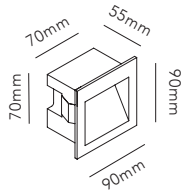

DELI 1

4.5W LED - 230V - IP54 - CRI >90 Lumen 160lm

WHITE ^{3000K}	260880
BLACK ^{3000K}	260881

DKK	1.356,- EX VAT / 1.695,- INCL VAT
SEK	2.060,- EX VAT / 2.575,- INCL VAT
EURO	188,- EX VAT