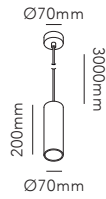

ZERO S1 / White
Design: Ronni Gol

ZERO S1 / Black
Design: Ronni Gol

ZERO

ZERO PENDANT

Design: Ronni Gol

*Anodized surfaces may vary $\pm 10\%$.

Dimming is dependent on light source.
See additional ceiling bases on page 252.