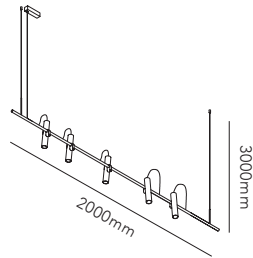

SPIRIT

SPIRIT S2000

5x5W LED - 230V - IP20 - CRI >90 - Lumen 2750lm

TITANIUM/BLACK* 270634
2700K

ROSE GOLD/BLACK* 270630
2700K

DKK 5.996,- EX VAT / 7.495,- INCL VAT
SEK 9.092,- EX VAT / 11.365,- INCL VAT
EURO 833,- EX VAT