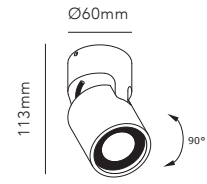

TIP 2

6W LED - 230V - IP54 - CRI >90 - Lumen 380lm

WHITE 3000K	258915
DKK	1.196,- EX VAT / 1.495,- INCL VAT
SEK	1.820,- EX VAT / 2.275,- INCL VAT
EURO	166,- EX VAT