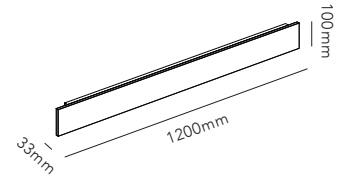

COVER W2

2x30W LED - 230V - IP54 - CRI >90
Lumen - 2020lm

WHITE 3000K	261255
DKK	5.996,- EX VAT / 7.495,- INCL VAT
SEK	9.092,- EX VAT / 11.365,- INCL VAT
EURO	833,- EX VAT