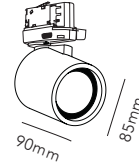

FOCUS+ TRACK 3-PHASE

10W LED - 230V - IP20 - CRI >90 - Lumen 800lm

WHITE 3000K	261654
BLACK 3000K	261655
DKK	1.756,- EX VAT / 2.195,- INCL VAT
SEK	2.668,- EX VAT / 3.335,- INCL VAT
EURO	244,- EX VAT