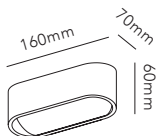

AURA W1

6W LED - 220-240V - IP20 - CRI >90
Lumen 660lm (nominal)

SWITCH TUNE™

BRASS* 2700/3000K	270964
TITANIUM* 2700/3000K	270963
ROSE GOLD* 2700/3000K	270962

DKK	1.676,- EX VAT / 2.095,- INCL VAT
SEK	2.540,- EX VAT / 3.175,- INCL VAT
EURO	233,- EX VAT

WHITE 2700/3000K	270960
BLACK 2700/3000K	270961

DKK	1.516,- EX VAT / 1.895,- INCL VAT
SEK	2.300,- EX VAT / 2.875,- INCL VAT
EURO	211,- EX VAT