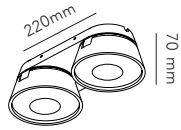

VANTAGE

Ø100 mm

VANTAGE 2

16W LED - 220-240V - IP20 - CRI >90
Lumen 1440lm (nominal)

BRASS* 2700K	270824
TITANIUM* 2700K	270823
ROSE GOLD* 2700K	270822

DKK	3.596,- EX VAT / 4.495,- INCL VAT
SEK	5.452,- EX VAT / 6.815,- INCL VAT
EURO	499,- EX VAT

WHITE 2700K	270820
BLACK 2700K	270821

DKK	3.356,- EX VAT / 4.195,- INCL VAT
SEK	5.092,- EX VAT / 6.365,- INCL VAT
EURO	466,- EX VAT