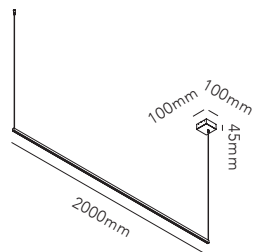

STRIPE S2000

36W LED - 230V - IP20 - CRI >90
Lumen 2970lm (nominal)

WHITE 2700K	270370
BLACK 2700K	270371

DKK	4.316,- EX VAT / 5.395,- INCL VAT
SEK	6.540,- EX VAT / 8.175,- INCL VAT
EURO	599,- EX VAT