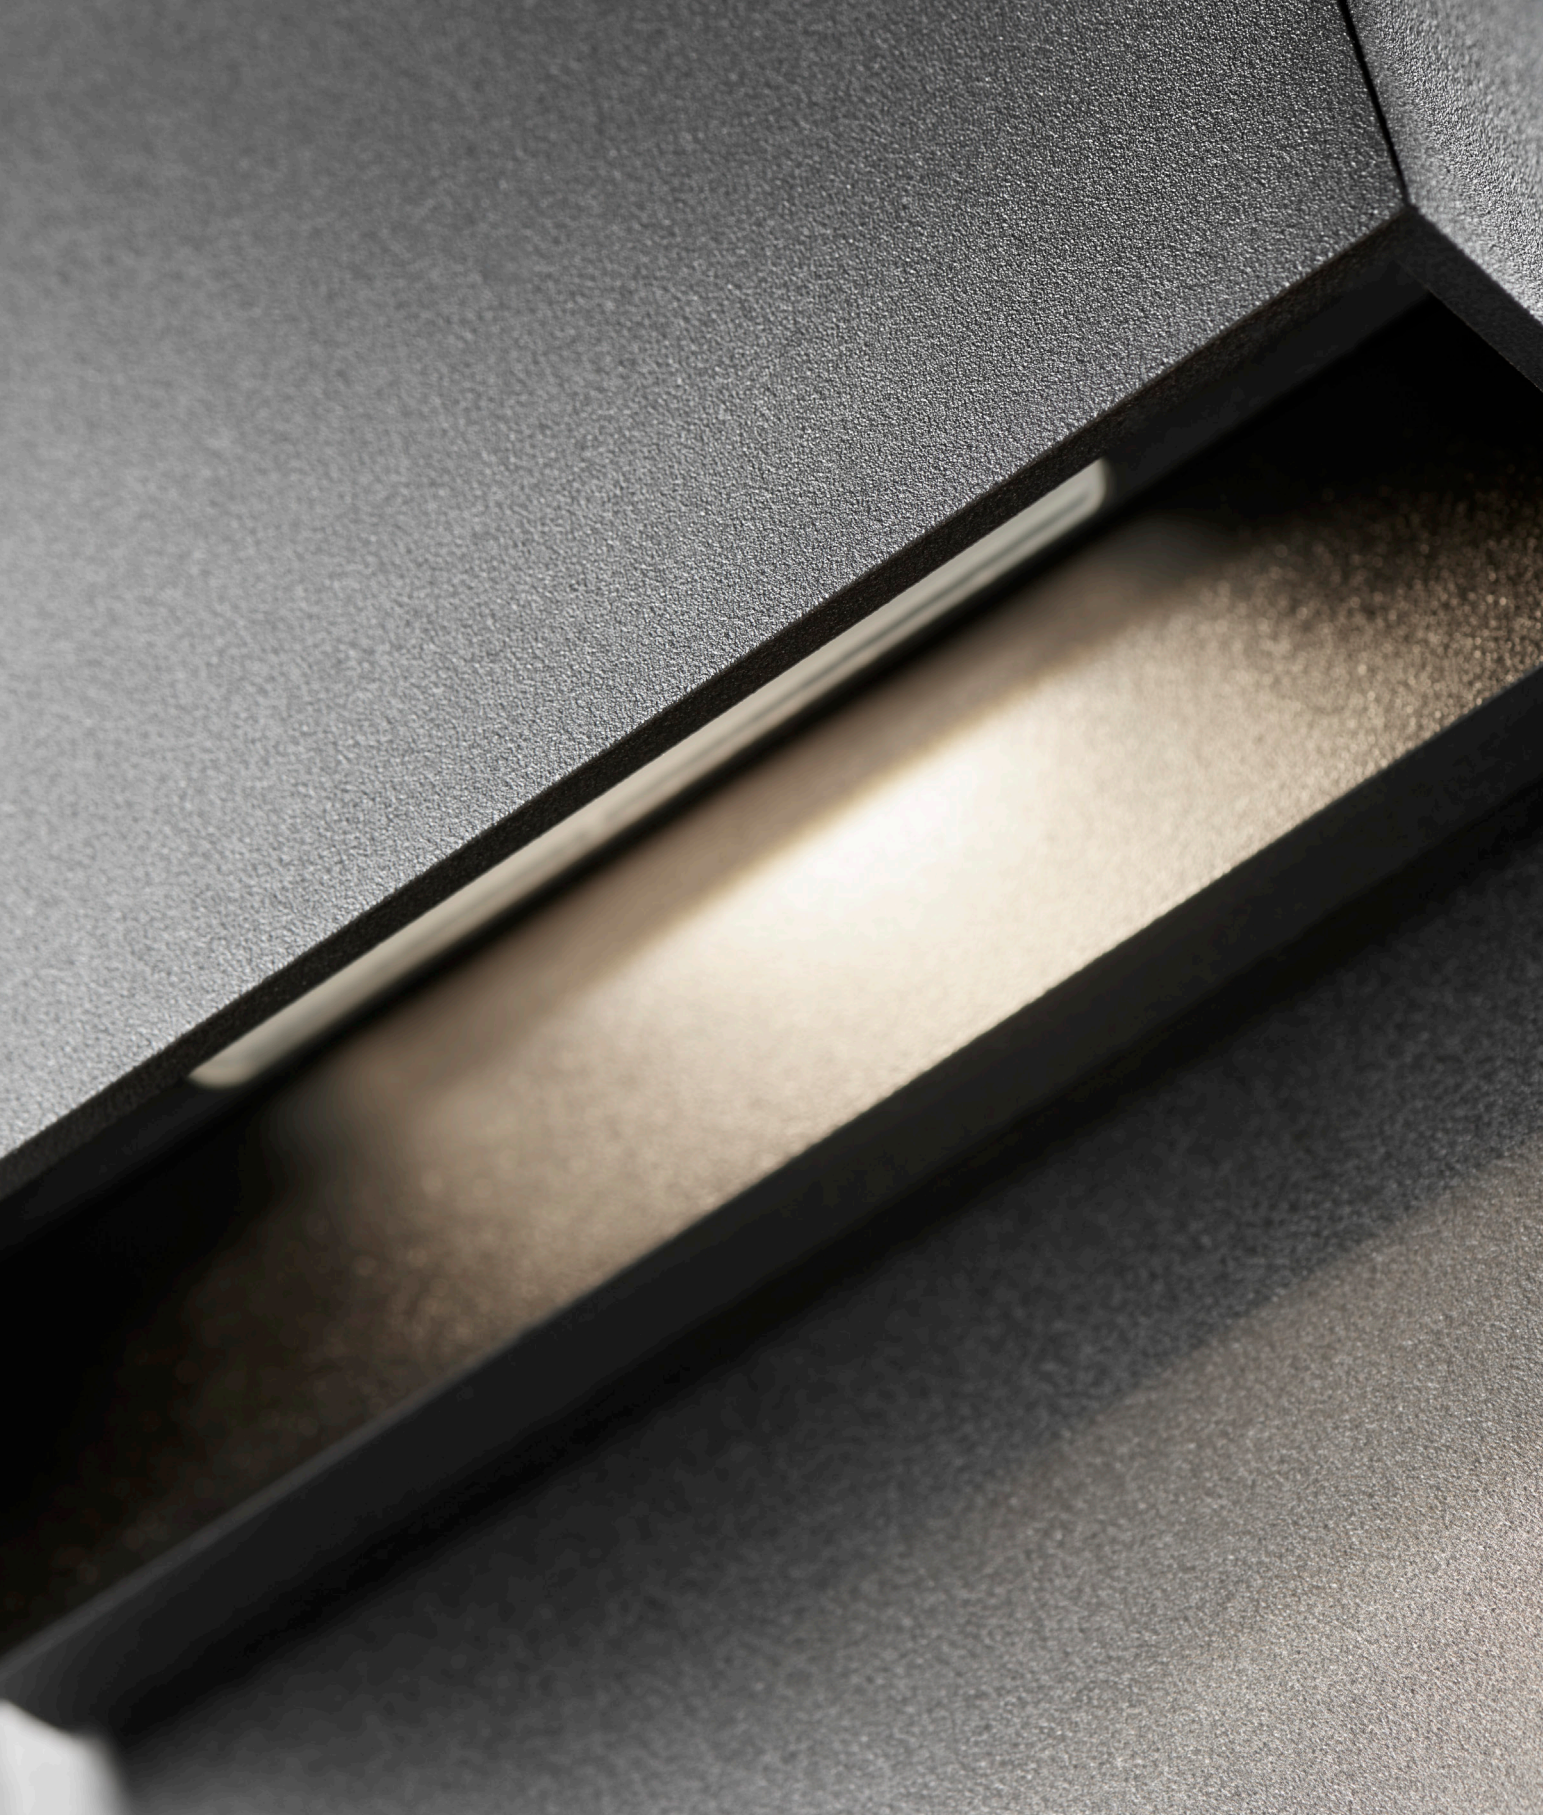

LAMP + STAND	256341 + 256421
DKK	4.872,- EX VAT / 6.090,- INCL VAT
SEK	7.384,- EX VAT / 9.230,- INCL VAT
EURO	677,- EX VAT

COSMO

COSMO is a truly flexible spot, rotating around its own axis. The lamp works optically spreading the light further, lighter and softer. The optic glass provides a glare free light, eliminating annoyance to the eyes. The spot can rotate 350 degrees, providing maximum light versatility to a typical fixed spot.