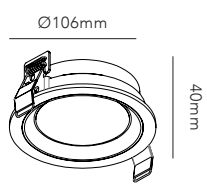

DKK	1.516,-	EX VAT / 1.895,-	INCL VAT
SEK	2.300,-	EX VAT / 2.875,-	INCL VAT
EURO	211,-	EX VAT	

MIRAGE 1+

Ø105mm

MIRAGE / Brass
Design: Nital Patel

OPTIC IN

OPTIC IN

Design: Nital Patel

Including 3 changeable colour rings
- black, white and gold