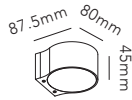

ORBIT MINI UP/DOWN

2x4W LED - 230V - IP54 - CRI >90
Lumen 720lm (nominal)(3000K) / 720lm (2700K)

BRASS* 2700K	270574
TITANIUM* 2700K	270573
ROSE GOLD* 2700K	270572

DKK	1.836,- EX VAT / 2.295,- INCL VAT
SEK	2.784,- EX VAT / 3.480,- INCL VAT
EURO	255,- EX VAT

WHITE 2700K	270570
BLACK 2700K	270571
WHITE 3000K	268310
BLACK 3000K	268311

DKK	1.596,- EX VAT / 1.995,- INCL VAT
SEK	2.420,- EX VAT / 3.025,- INCL VAT
EURO	222,- EX VAT