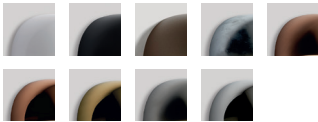

*Anodized surfaces are not recommended for outdoor use.