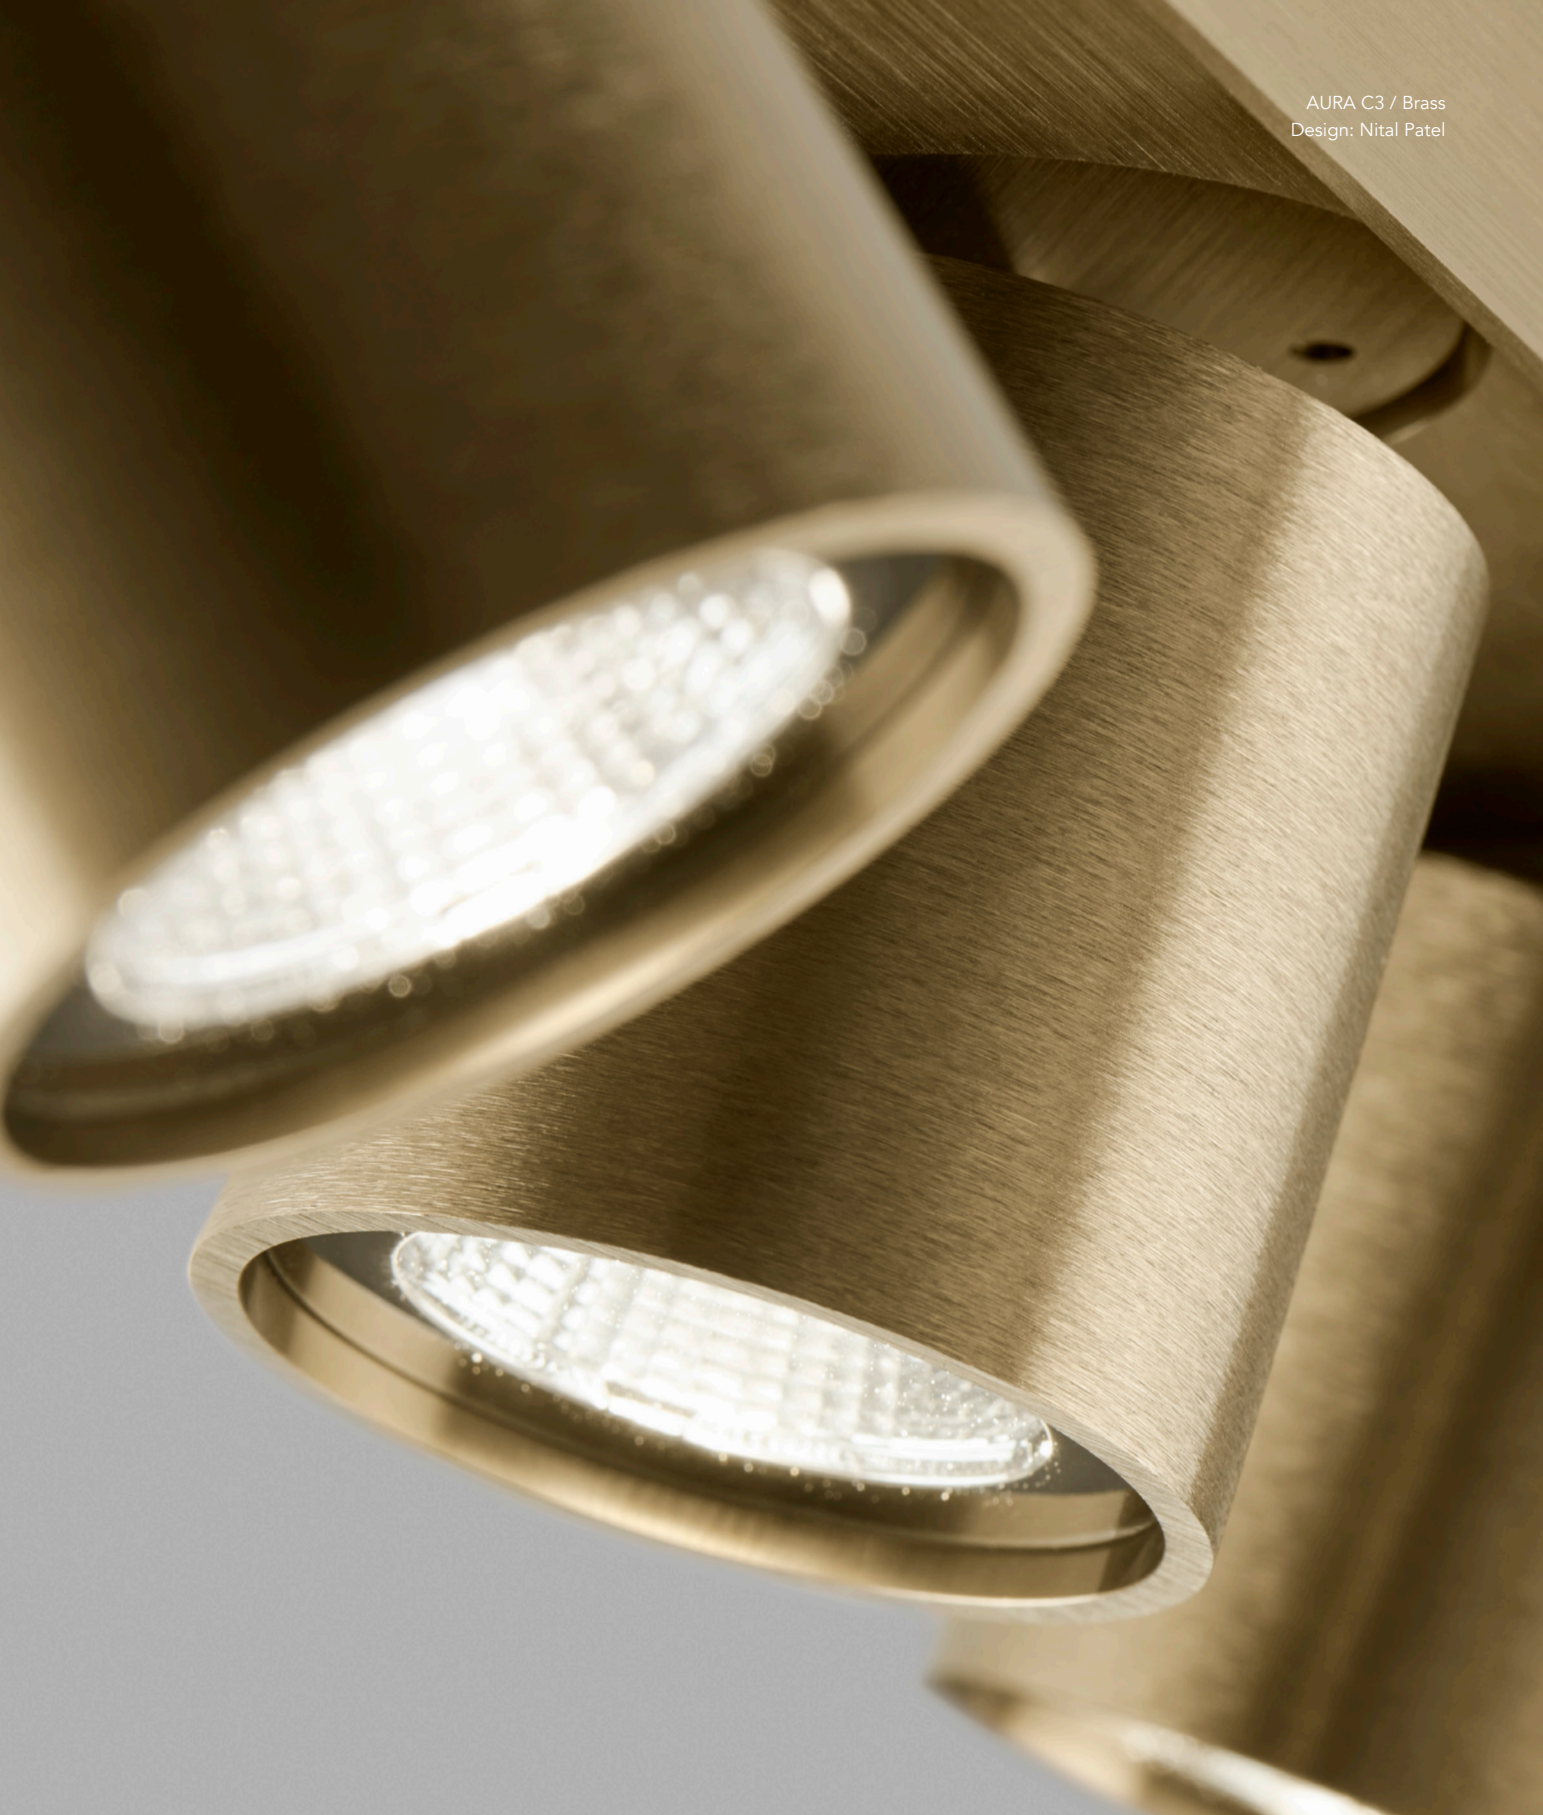

AURA C3 / Brass
Design: Nital Patel