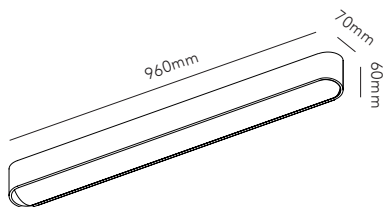

AURA W4

32W LED - 220-240V - IP20 - CRI >90
Lumen 3520lm (nominal)

SWITCH TUNE™

WHITE 2700/3000	281090

DKK	4.796,- EX VAT / 5.995,- INCL VAT
SEK	7.268,- EX VAT / 9.085,- INCL VAT
EURO	666,- EX VAT

All AURA WALL lamps are spaced 10 cm from the wall