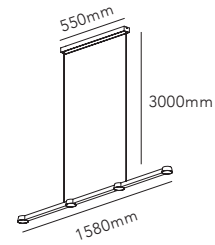

OPTIC LINEAR L1500

4x6W LED - 220-240V - IP20 - CRI >90
Lumen 1500lm

SWITCH TUNE™

TITANIUM* 2700/3000K	270911
ROSE GOLD* 2700/3000K	270912
CARB. BLACK* 2700/3000K	270910

DKK	6.796,- EX VAT / 8.495,- INCL VAT
SEK	10.300,- EX VAT / 12.875,- INCL VAT
EURO	944,- EX VAT