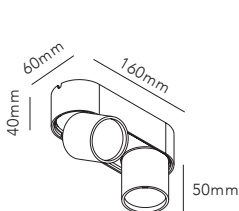

AURA C2

2x7W LED - 220-240V - IP20 - CRI >90
Lumen 1540lm (nominal)

SWITCH TUNE™

BRASS* 2700/3000K	270994
TITANIUM* 2700/3000K	270993
ROSE GOLD* 2700/3000K	270992
CARB. BLACK* 2700/3000K	270991

DKK	2.796,- EX VAT / 3.495,- INCL VAT
SEK	4.240,- EX VAT / 5.300,- INCL VAT
EURO	388,- EX VAT

WHITE 2700/3000K	270990

DKK	2.396,- EX VAT / 2.995,- INCL VAT
SEK	3.632,- EX VAT / 4.540,- INCL VAT
EURO	333,- EX VAT