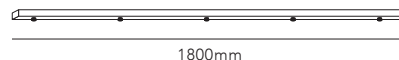

CEILING BASE L1800 5 PENDANTS

WHITE	280543
BLACK	280544
DKK	3.756,- EX VAT / 4.695,- INCL VAT
SEK	5.692,- EX VAT / 7.115,- INCL VAT
EURO	522,- EX VAT