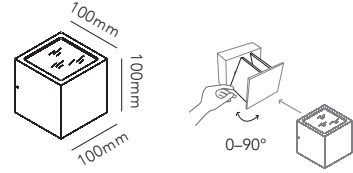

CUBE NAMEPLATE

BLACK	256112
DKK	156,- EX VAT / 195,- INCL VAT
SEK	244,- EX VAT / 305,- INCL VAT
EURO	22,- EX VAT

CUBE LED

2x3.2W LED - 230V - IP54 - CRI >90 - Lumen 440lm

WHITE 3000K	256180
BLACK 3000K	256182
DKK	1.996,- EX VAT / 2.495,- INCL VAT
SEK	3.028,- EX VAT / 3.785,- INCL VAT
EURO	277,- EX VAT

CUBE XL NAMEPLATE

BLACK	256132
DKK	196,- EX VAT / 245,- INCL VAT
SEK	308,- EX VAT / 385,- INCL VAT
EURO	28,- EX VAT