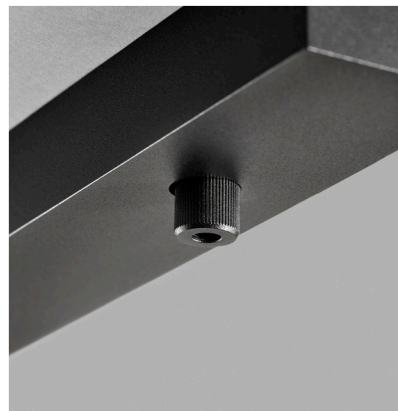

CEILING BASE

Ø400mm

CEILING BASE Ø400 11 PENDANTS

WHITE	280536
BLACK	280537

DKK	2.796,- EX VAT / 3.495,- INCL VAT
SEK	4.244,- EX VAT / 5.305,- INCL VAT
EURO	388,- EX VAT