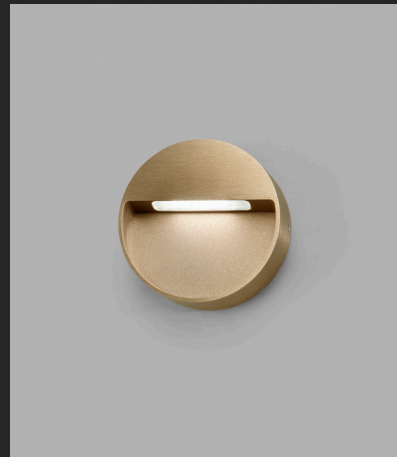

BRASS — A MODERN CLASSIC

Brass is a popular material. With its golden, deep, and warm tones, it fits perfectly into the Scandinavian world of colours – dusty grey, blue, and green tones, alongside most natural and earthy tones. In its brushed form, brass offers a soft, tactile surface, unlike most other metals. It is simultaneously classic and ultra-modern, masculine and feminine. It creates light that is exclusive and elegant, yet also cosy. Brass is the latest addition to our range of products.