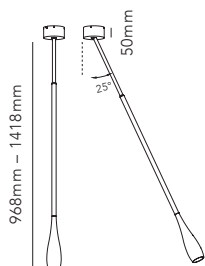

TULIP

6.5W LED - 230V - IP20 - CRI >90
Lumen 470lm (nominal)

TITANIUM* 2700K	270681
ROSE GOLD* 2700K	270680

DKK	3.996,- EX VAT / 4.995,- INCL VAT
SEK	6.060,- EX VAT / 7.575,- INCL VAT
EURO	555,- EX VAT