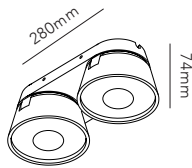

Ø130mm

VANTAGE 2+

30W LED - 220-240V - IP20 - CRI >90
Lumen 2700lm (nominal)

BRASS* 2700K	270834
TITANIUM* 2700K	270833
ROSE GOLD* 2700K	270832

DKK	5.036,- EX VAT / 6.295,- INCL VAT
SEK	7.636,- EX VAT / 9.545,- INCL VAT
EURO	699,- EX VAT

WHITE 2700K	270830
BLACK 2700K	270831

DKK	4.716,- EX VAT / 5.895,- INCL VAT
SEK	7.148,- EX VAT / 8.935,- INCL VAT
EURO	655,- EX VAT