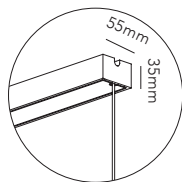

WHITE 2700/3000K	280720
BLACK 2700/3000K	280721

DKK	5.196,-	EX VAT / 6.495,-	INCL VAT
SEK	7.876,-	EX VAT / 9.845,-	INCL VAT
EURO	722,-	EX VAT	

General measurements for all SLIM sizes

SOHO

Create dynamic movements or calm uniformity by combining different sizes and colours of the SOHO collection.