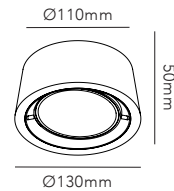

OPTIC OUT 1+

10W LED - 230V - IP54 - CRI >90 - Lumen 837lm

TITANIUM* 2700K	270353
ROSE GOLD* 2700K	270352

DKK	2.636,- EX VAT / 3.295,- INCL VAT
SEK	3.996,- EX VAT / 4.995,- INCL VAT
EURO	366,- EX VAT

WHITE** 2700K	270350
BLACK** 2700K	270351

DKK	2.396,- EX VAT / 2.995,- INCL VAT
SEK	3.636,- EX VAT / 4.545,- INCL VAT
EURO	333,- EX VAT