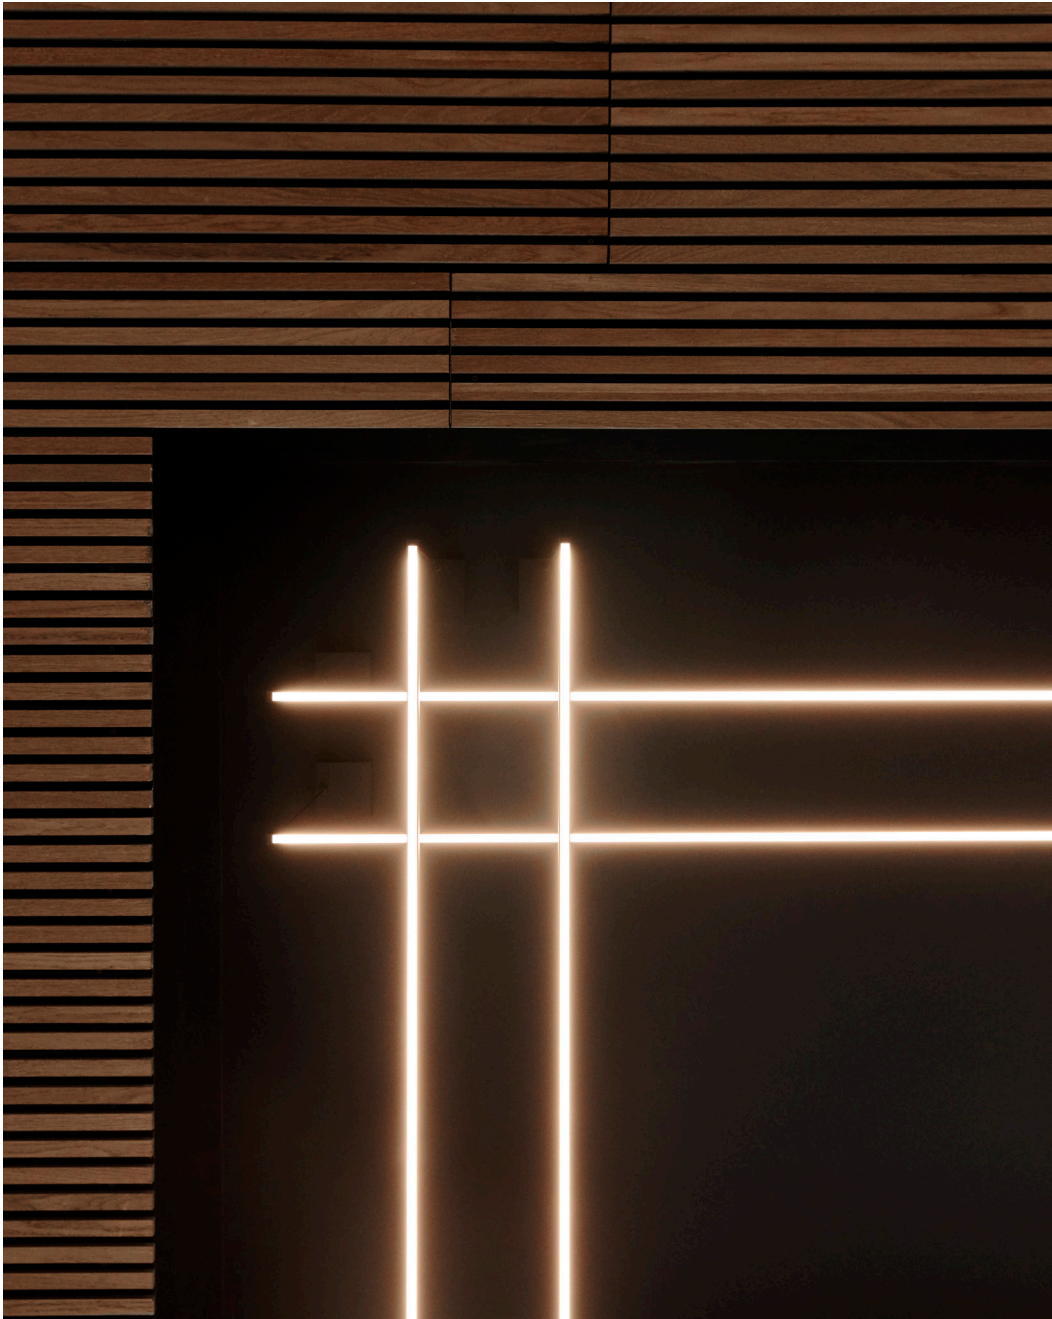

STRIPE S2000 / Black
Design: Ronni Gol

The STRIPE collection raises the bar in terms of a contemporary luminaire design. STRIPEs distinctive linear aesthetics can be used to create sculptural installations on both ceilings and walls.