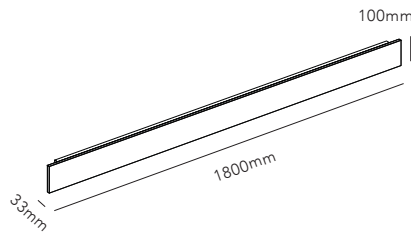

COVER W3

2x36W LED - 230V - IP54 - CRI >90
Lumen - 2400lm

WHITE 3000K	261260
DKK	7.996,- EX VAT / 9.995,- INCL VAT
SEK	12.116,- EX VAT / 15.145,- INCL VAT
EURO	1.111,- EX VAT