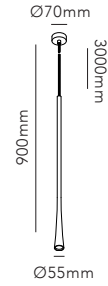

DROP S2

6W LED - 230V - IP20 - CRI >90 - Lumen 540lm

BRASS* 2700K	270494
TITANIUM* 2700K	270493
ROSE GOLD* 2700K	270492

DKK	2.396,- EX VAT / 2.995,- INCL VAT
SEK	3.636,- EX VAT / 4.545,- INCL VAT
EURO	333,- EX VAT

BLACK ^{3000K}	280265
GOLD ^{3000K}	280267

DKK	2.076,- EX VAT / 2.595,- INCL VAT
SEK	3.148,- EX VAT / 3.935,- INCL VAT
EURO	288,- EX VAT