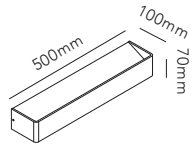

MOOD

MOOD 3

11W LED - 230V - IP20 - CRI >90
Lumen 1320lm (3000K) / 975lm (2700K)

ROSE GOLD* 2700K	270102
DKK	2.956,- EX VAT / 3.695,- INCL VAT
SEK	4.484,- EX VAT / 5.605,- INCL VAT
EURO	411,- EX VAT

WHITE 3000K 261070

DKK	2.556,- EX VAT / 3.195,- INCL VAT
SEK	3.876,- EX VAT / 4.845,- INCL VAT
EURO	355,- EX VAT