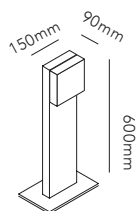

COMPACT 1 STAND

Prices are incl. lamp COMPACT DOWN W1, Black.
Lumen - 190lm

LAMP + STAND	256341 + 256421
DKK	4.872,- EX VAT / 6.090,- INCL VAT
SEK	7.384,- EX VAT / 9.230,- INCL VAT
EURO	677,- EX VAT