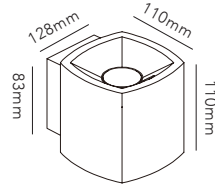

MIRAGE W2

NEW

2x7W LED - 220-240V - IP65 - CRI >90
Lumen 1050lm (nominal)

SWITCH TUNE™

BLACK 2700/3000K	271050	NEW
RUST 2700/3000K	271052	NEW

DKK	1.996,- EX VAT / 2.495,- INCL VAT
SEK	3.028,- EX VAT / 3.785,- INCL VAT
EURO	277,- EX VAT