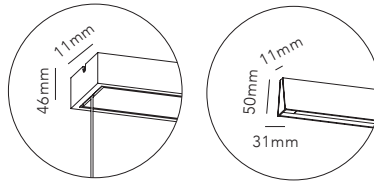

DKK	11.196,- EX VAT / 13.995,- INCL VAT
SEK	16.968,- EX VAT / 21.210,- INCL VAT
EURO	1.555,- EX VAT

General info about all EDGE ROUND sizes:
- Pendant height up to 3000mm

EDGE ROUND is dimmable with

- Integrated LIGHT-POINT SMART TUNE Powered by Casambi
- Integrated touchless sensor
- External Casambi compatible switches

This product cannot be controlled by external trailing-edge dimmer.

General info about all EDGE LINEAR sizes:

- Pendant height up to 3000mm

EDGE LINEAR is dimmable with

- Integrated LIGHT-POINT SMART TUNE Powered by Casambi
- Integrated touchless sensor
- External Casambi compatible switches