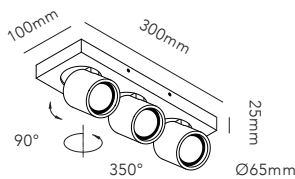

FOCUS 3

3x6W LED - 230V - IP20 - CRI >90
Lumen 1125lm

WHITE 3000K	261614
BLACK 3000K	261615

DKK	2.796,- EX VAT / 3.495,- INCL VAT
SEK	4.240,- EX VAT / 5.300,- INCL VAT
EURO	388,- EX VAT