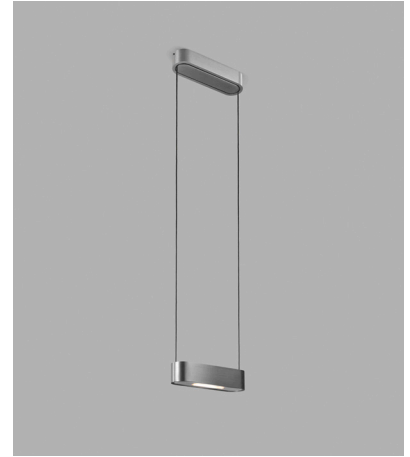

EDGE won an iF Design Award, 2021.
Explore EDGE collection from page 88.

The basis of ORBIT collection is a shape that guarantees optimum function. There are no traditional plastic LED reflectors. Instead, the design features optical glass, which ensures optimum lighting without dazzling or irritating our eyes. The lamp was designed in such a way that at the end of its life, it can be fully recycled, thanks to its all-aluminum and glass body.

Here's to at least 7 years peace of mind...

**YEARS
WARRANTY**

EDGE LINEAR & EDGE ROUND
page 88

ORBIT PENDANT
page 142

AURA PENDANT
page 36

LIGHT-POINT SMART TUNE POWERED BY CASAMBI

Light isn't just light. No one knows that better than LIGHT-POINT. That is why we constantly do our utmost to design even better solutions. LIGHT-POINT isn't just about beautiful design. It's also about smart lighting and, above all, intelligent solutions.