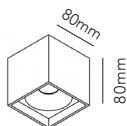

SOLO SQUARE

6W LED - 230V - IP54 - CRI >90
Lumen 380lm (3000K) / 354lm (2700K)

WHITE 3000K	258995
BLACK/WHITE 3000K	258996
BLACK/GOLD* 3000K	258997

DKK	1.276,- EX VAT / 1.595,- INCL VAT
SEK	1.940,- EX VAT / 2.425,- INCL VAT
EURO	177,- EX VAT