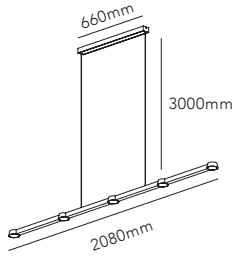

OPTIC

OPTIC LINEAR L2000

5x6W LED - 220-240V - IP20 - CRI >90
Lumen 1980lm

SWITCH TUNE™

TITANIUM* 2700/3000K	270921
ROSE GOLD* 2700/3000K	270922
CARB. BLACK* 2700/3000K	270920

DKK	7.996,- EX VAT / 9.995,- INCL VAT
SEK	12.116,- EX VAT / 15.145,- INCL VAT
EURO	1.111,- EX VAT