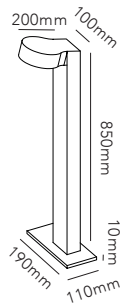

ORBIT W2 UP/DOWN

2x12W LED - 230V - IP54 - CRI >90
Lumen 2160lm (nominal) (3000K) / 2160lm (2700K)

BRASS* 2700K	270594
TITANIUM* 2700K	270593
ROSE GOLD* 2700K	270592

DKK	3.596,- EX VAT / 4.495,- INCL VAT
SEK	5.452,- EX VAT / 6.815,- INCL VAT
EURO	499,- EX VAT

WHITE 2700K	270590
BLACK 2700K	270591
WHITE 3000K	268330
BLACK 3000K	268331

DKK	3.196,- EX VAT / 3.995,- INCL VAT
SEK	4.844,- EX VAT / 6.055,- INCL VAT
EURO	444,- EX VAT

ORBIT GARDEN 2

15W LED - 230V - IP54 - CRI >90
Lumen 1350lm (nominal)

BLACK 3000K	268302

DKK	4.716,- EX VAT / 5.895,- INCL VAT
SEK	7.148,- EX VAT / 8.935,- INCL VAT
EURO	655,- EX VAT