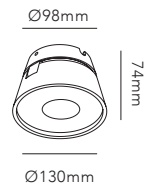

VANTAGE 1+

15W LED - 220-240V - IP20 - CRI >90
Lumen 1350lm (nominal)

BRASS* 2700K	270707
TITANIUM* 2700K	270706
ROSE GOLD* 2700K	270705

DKK	2.796,- EX VAT / 3.495,- INCL VAT
SEK	4.244,- EX VAT / 5.305,- INCL VAT
EURO	388,- EX VAT

WHITE 2700K	270703
BLACK 2700K	270704

DKK	2.556,- EX VAT / 3.195,- INCL VAT
SEK	3.876,- EX VAT / 4.845,- INCL VAT
EURO	355,- EX VAT