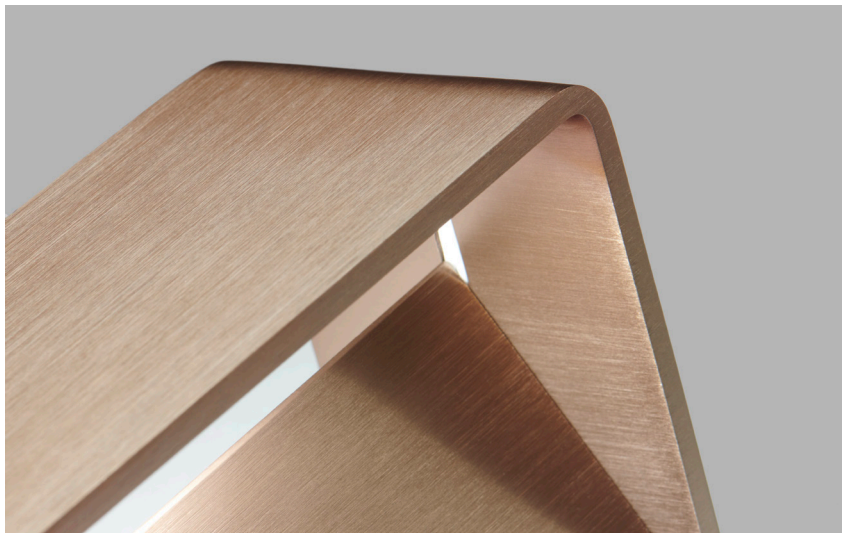

MOOD 3 / Rose Gold
Design: Ronni Gol