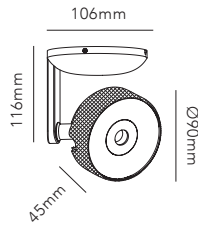

COSMO C1

10W LED - 220-240V - IP20 - CRI >90
Lumen 726lm (nominal)

BRASS* 2700K	271004
TITANIUM* 2700K	271003
ROSE GOLD* 2700K	271002
CARB. BLACK* 2700K	271001

DKK	2.156,- EX VAT / 2.695,- INCL VAT
SEK	3.268,- EX VAT / 4.085,- INCL VAT
EURO	299,- EX VAT

WHITE 2700K	271000

DKK	1.996,- EX VAT / 2.495,- INCL VAT
SEK	3.028,- EX VAT / 3.785,- INCL VAT
EURO	277,- EX VAT