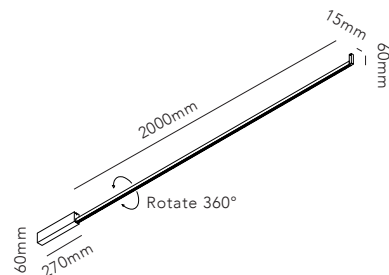

STRIPE C/W S2000

30W LED - 230V - IP20 - CRI >90 - Lumen 2970lm

WHITE 2700K	270670
BLACK 2700K	270671
DKK	3.996,- EX VAT / 4.995,- INCL VAT
SEK	6.060,- EX VAT / 7.575,- INCL VAT
EURO	555,- EX VAT