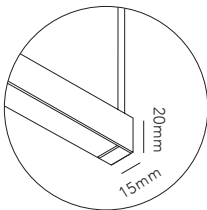

STRIPE C/W / Black
Design: Ronni Gol

STRIPE

STRIPE PENDANT

Design: Ronni Gol

Pendant height up to 4500 mm.

General measurements for both sizes:

Alternative mounting option:

STRIPE S1500