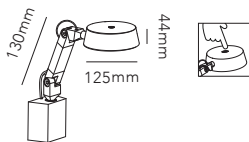

DARK

DARK WALL

Design: Nital Patel

*Anodized surfaces may vary $\pm 10\%$.

DARK W1

15W LED - 220-240V - IP20 - CRI >90
Lumen 1050lm (nominal)

BRASS* 3000K	271154
TITANIUM* 3000K	271153
ROSE GOLD* 3000K	271152
CARB. BLACK* 3000K	271151