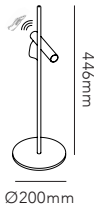

SPIRIT T1

5W LED - 230V - IP20 - CRI >90 - Lumen 550lm