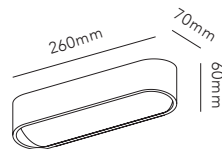

AURA W2

15W LED - 220-240V - IP20 - CRI >90
Lumen 1540lm (nominal)

SWITCH TUNE™

BRASS* 2700/3000K	270974
TITANIUM* 2700/3000K	270973
ROSE GOLD* 2700/3000K	270972

DKK	2.556,- EX VAT / 3.195,- INCL VAT
SEK	3.876,- EX VAT / 4.845,- INCL VAT
EURO	355,- EX VAT

WHITE 2700/3000K	270970
BLACK 2700/3000K	270971

DKK	2.236,- EX VAT / 2.795,- INCL VAT
SEK	3.388,- EX VAT / 4.235,- INCL VAT
EURO	311,- EX VAT