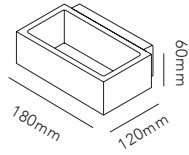

All AURA WALL lamps are spaced 10 cm from the wall

BRICK

BRICK

Design: Ronni Gol

BRICK

6W LED - 230V - IP54 - CRI >90 - Lumen 360lm

BLACK 3000K	256302
DKK	2.316,- EX VAT / 2.895,- INCL VAT
SEK	3.516,- EX VAT / 4.395,- INCL VAT
EURO	322,- EX VAT