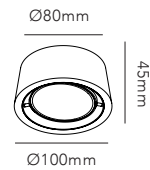

OPTIC OUT 1

6W LED - 230V - IP54 - CRI >90 - Lumen 502lm

TITANIUM* 2700K	270343
ROSE GOLD* 2700K	270342

DKK	1.996,- EX VAT / 2.495,- INCL VAT
SEK	3.028,- EX VAT / 3.785,- INCL VAT
EURO	277,- EX VAT

WHITE** 2700K	270340
BLACK** 2700K	270341

DKK	1.756,- EX VAT / 2.195,- INCL VAT
SEK	2.668,- EX VAT / 3.335,- INCL VAT
EURO	244,- EX VAT