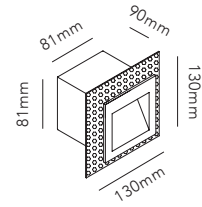

Mounting box for DELI 1 is included.