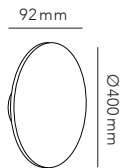

SOHO W4

156W LED - 230V - IP54 - CRI >90
Lumen 1465lm (3000K) / 1363lm (2700K)

SWITCH TUNE™

BRASS* 2700/3000K	270178
TITANIUM* 2700/3000K	270177
ROSE GOLD* 2700/3000K	270176

DKK	4.716,- EX VAT / 5.895,- INCL VAT
SEK	7.148,- EX VAT / 8.935,- INCL VAT
EURO	655,- EX VAT

WHITE 2700/3000K	270173
BLACK 2700/3000K	270174
GOLD* 2700/3000K	270175

DKK	3.996,- EX VAT / 4.995,- INCL VAT
SEK	6.056,- EX VAT / 7.570,- INCL VAT
EURO	555,- EX VAT