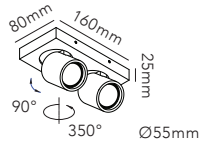

FOCUS MINI 2

NEW

2x4W LED - 230V - IP20 - CRI >90
Lumen 540lm (3000K) / 502lm (2700K)

BRASS* 2700K	270053	NEW
ROSE GOLD* 27000K	270052	NEW
BRASS* 3000K	261634	NEW
ROSE GOLD* 3000K	261633	NEW

DKK	1.916,- EX VAT / 2.395,- INCL VAT
SEK	2.904,- EX VAT / 3.630,- INCL VAT
EURO	266,- EX VAT

WHITE 2700K	270050
BLACK 2700K	270051
WHITE 3000K	261606
BLACK 3000K	261607

DKK	1.596,- EX VAT / 1.995,- INCL VAT
SEK	2.420,- EX VAT / 3.025,- INCL VAT
EURO	222,- EX VAT