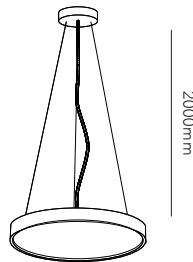

SUSPENSION KIT 2M

Prices are only for the suspension part.

WHITE	257715
BLACK	257716
DKK	396,- EX VAT / 495,- INCL VAT
SEK	604,- EX VAT / 755,- INCL VAT
EURO	55,- EX VAT