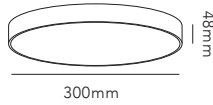

SURFACE 300

20W LED - 230V - IP54 - CRI >90 - Lumen 1185lm

WHITE 3000K	257700
BLACK 3000K	257701
DKK	3.196,- EX VAT / 3.995,- INCL VAT
SEK	4.844,- EX VAT / 6.055,- INCL VAT
EURO	444,- EX VAT