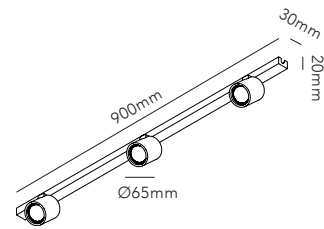

FOCUS L900

NEW

3x6W LED - 230V - IP20 - CRI >90
Lumen 1125lm (3000K) / 1046lm (2700K)

BRASS* 2700K	270063	NEW
ROSE GOLD* 27000K	270062	NEW
BRASS* 3000K	261639	NEW
ROSE GOLD* 3000K	261638	NEW

DKK	3.596,- EX VAT / 4.495,- INCL VAT
SEK	5.452,- EX VAT / 6.815,- INCL VAT
EURO	499,- EX VAT

WHITE 2700K	270270
BLACK 2700K	270271
WHITE 3000K	261642
BLACK 3000K	261643

DKK	3.196,- EX VAT / 3.995,- INCL VAT
SEK	4.844,- EX VAT / 6.055,- INCL VAT
EURO	444,- EX VAT