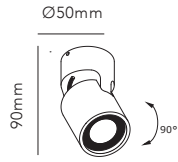

TIP 1

4W LED - 230V - IP54 - CRI >90 - Lumen 235lm

WHITE 3000K	258910
DKK	95,- EX VAT / 119,- INCL VAT
SEK	1.452,- EX VAT / 1.815,- INCL VAT
EURO	133,- EX VAT