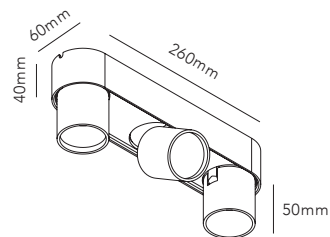

AURA C3

3x7W LED - 220-240V - IP20 - CRI >90
Lumen 2310lm (nominal)

SWITCH TUNE™

BRASS* 2700/3000K	270999
TITANIUM* 2700/3000K	270998
ROSE GOLD* 2700/3000K	270997
CARB. BLACK* 2700/3000K	270996

DKK	3.756,- EX VAT / 4.695,- INCL VAT
SEK	5.692,- EX VAT / 7.115,- INCL VAT
EURO	522,- EX VAT

WHITE 2700/3000K	270995

DKK	3.196,- EX VAT / 3.995,- INCL VAT
SEK	4.844,- EX VAT / 6.055,- INCL VAT
EURO	444,- EX VAT