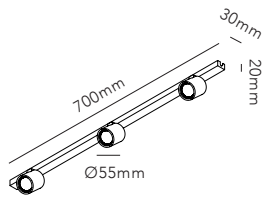

FOCUS MINI L700

NEW

3x4W LED - 230V - IP20 - CRI >90
Lumen 810lm (3000K) / 753lm (2700K)

BRASS* 2700K	270073	NEW
ROSE GOLD* 27000K	270072	NEW
BRASS* 3000K	261637	NEW
ROSE GOLD* 3000K	261636	NEW

DKK	2.956,- EX VAT / 3.695,- INCL VAT
SEK	4.480,- EX VAT / 5.600,- INCL VAT
EURO	411,- EX VAT

WHITE 2700K	270260
BLACK 2700K	270261
WHITE 3000K	261640
BLACK 3000K	261641

DKK	2.556,- EX VAT / 3.195,- INCL VAT
SEK	3.876,- EX VAT / 4.845,- INCL VAT
EURO	355,- EX VAT