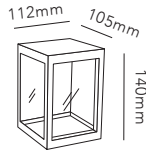

LANTERN W1

8W LED - 230V - IP54 - CRI >90
Lumen 720lm (nominal)

BLACK 3000K 257513

DKK	2.636,- EX VAT / 3.295,- INCL VAT
SEK	3.996,- EX VAT / 4.995,- INCL VAT
EURO	366,- EX VAT