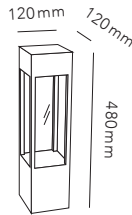

LANTERN G1

8W LED - 230V - IP54 - CRI >90 - Lumen 375lm

BLACK 3000K 257526

DKK	3.436,- EX VAT / 4.295,- INCL VAT
SEK	5.212,- EX VAT / 6.515,- INCL VAT
EURO	477,- EX VAT