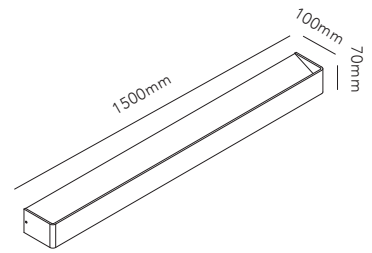

MOOD 5

32W LED - 230V - IP20 - CRI >90 - Lumen 3050lm

WHITE 3000K	261107
DKK	4.236,- EX VAT / 5.295,- INCL VAT
SEK	6.420,- EX VAT / 8.025,- INCL VAT
EURO	588,- EX VAT