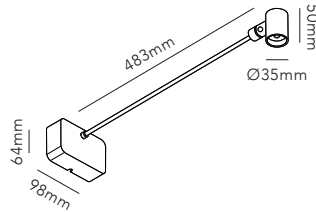

FOCUS GALLERY

4.5W LED - 220-240V - IP20 - CRI >90
Lumen 450lm (nominal)

WHITE 3000K	261670
BLACK 3000K	261671

DKK	1.436,- EX VAT / 1.795,- INCL VAT
SEK	2.180,- EX VAT / 2.725,- INCL VAT
EURO	199,- EX VAT