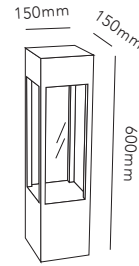

LANTERN G2

12W LED - 230V - IP54 - CRI >90 - Lumen 745lm

BLACK 3000K 257530

DKK	4.236,- EX VAT / 5.295,- INCL VAT
SEK	6.420,- EX VAT / 8.025,- INCL VAT
EURO	588,- EX VAT