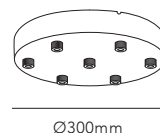

CEILING BASE Ø300 7 PENDANTS

WHITE	280533
BLACK	280534
DKK	1.996,- EX VAT / 2.495,- INCL VAT
SEK	3.028,- EX VAT / 3.785,- INCL VAT
EURO	277,- EX VAT