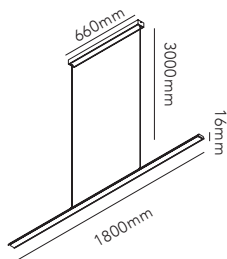

SLIM

SLIM S1800

NEW

36W LED - 220-240V - IP20 - CRI >90
- Lumen 2450lm (nominal)

SWITCH TUNE™

BRASS* 2700/3000K	280724	NEW
TITANIUM* 2700/3000K	280723	NEW
ROSE GOLD* 2700/3000K	280722	NEW

DKK	5.596,-	EX VAT / 6.995,-	INCL VAT
SEK	8.480,-	EX VAT / 10.600,-	INCL VAT
EURO	777,-	EX VAT	

WHITE 2700/3000K	280720
BLACK 2700/3000K	280721

DKK	5.196,-	EX VAT / 6.495,-	INCL VAT
SEK	7.876,-	EX VAT / 9.845,-	INCL VAT
EURO	722,-	EX VAT