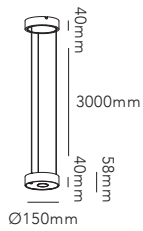

ORBIT PENDANT 1

2X7.5W LED - 220-240V - IP20 - CRI >90
Lumen 900lm