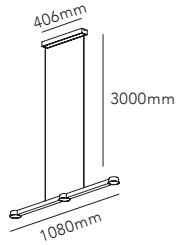

OPTIC LINEAR L1000

3x6W LED - 220-240V - IP20 - CRI >90
Lumen 1260lm

SWITCH TUNE™

TITANIUM* 2700/3000K	270901
ROSE GOLD* 2700/3000K	270902
CARB. BLACK* 2700/3000K	270900

DKK	5.436,- EX VAT / 6.795,- INCL VAT
SEK	8.244,- EX VAT / 10.305,- INCL VAT
EURO	755,- EX VAT