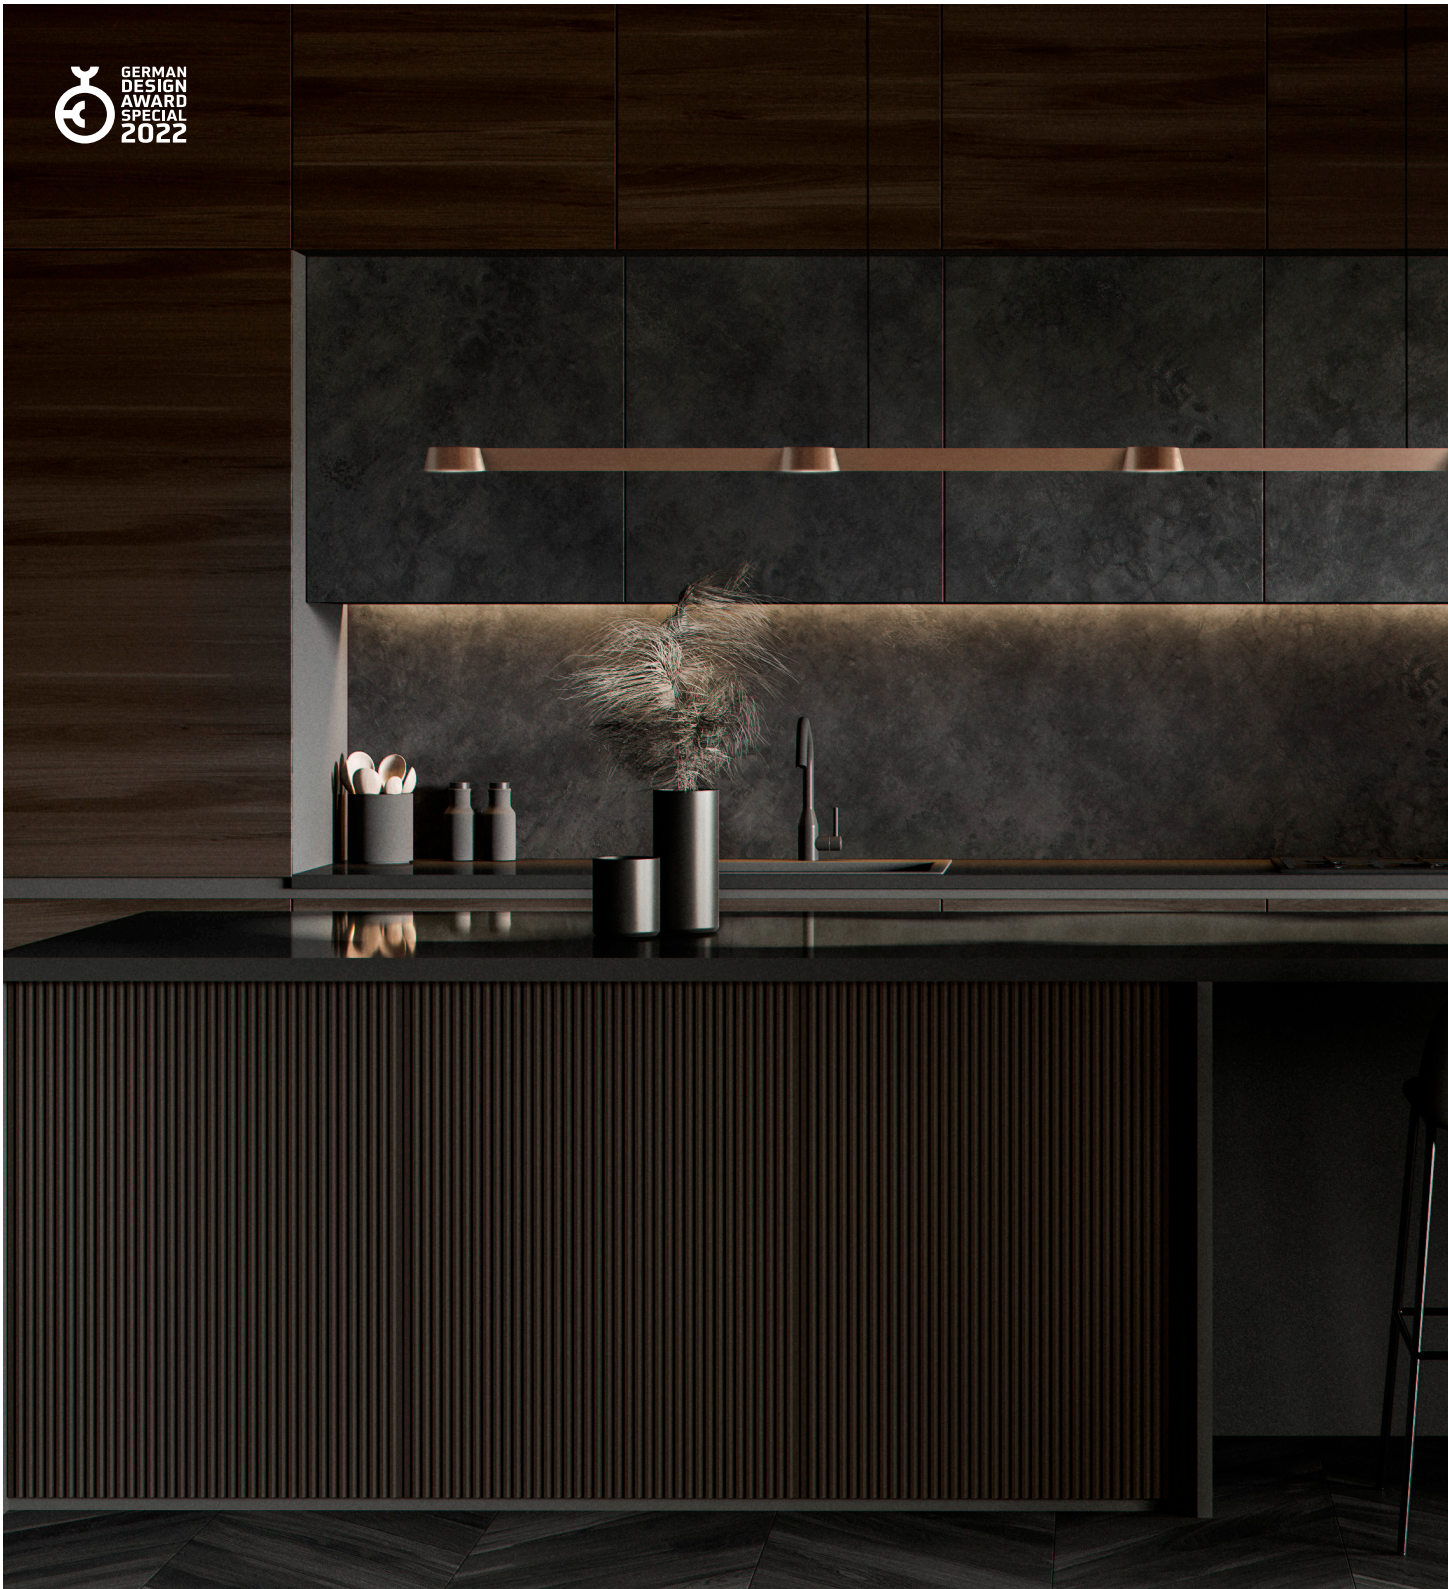

GERMAN
DESIGN
AWARD
SPECIAL
2022