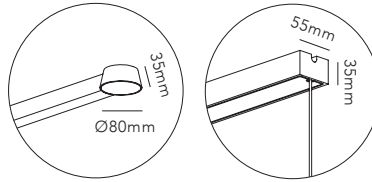

DKK	7.996,- EX VAT / 9.995,- INCL VAT
SEK	12.116,- EX VAT / 15.145,- INCL VAT
EURO	1.111,- EX VAT

General measurements for all OPTIC LINEAR sizes

"We are very honored to receive this world-renowned design award for our ORBIT collection. It is an outstanding recognition of our work – not only when it comes to creating light, but also innovation."