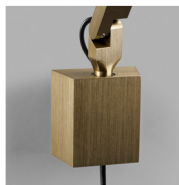

DARK

DARK ACCESSORIES

Design: Nital Patel