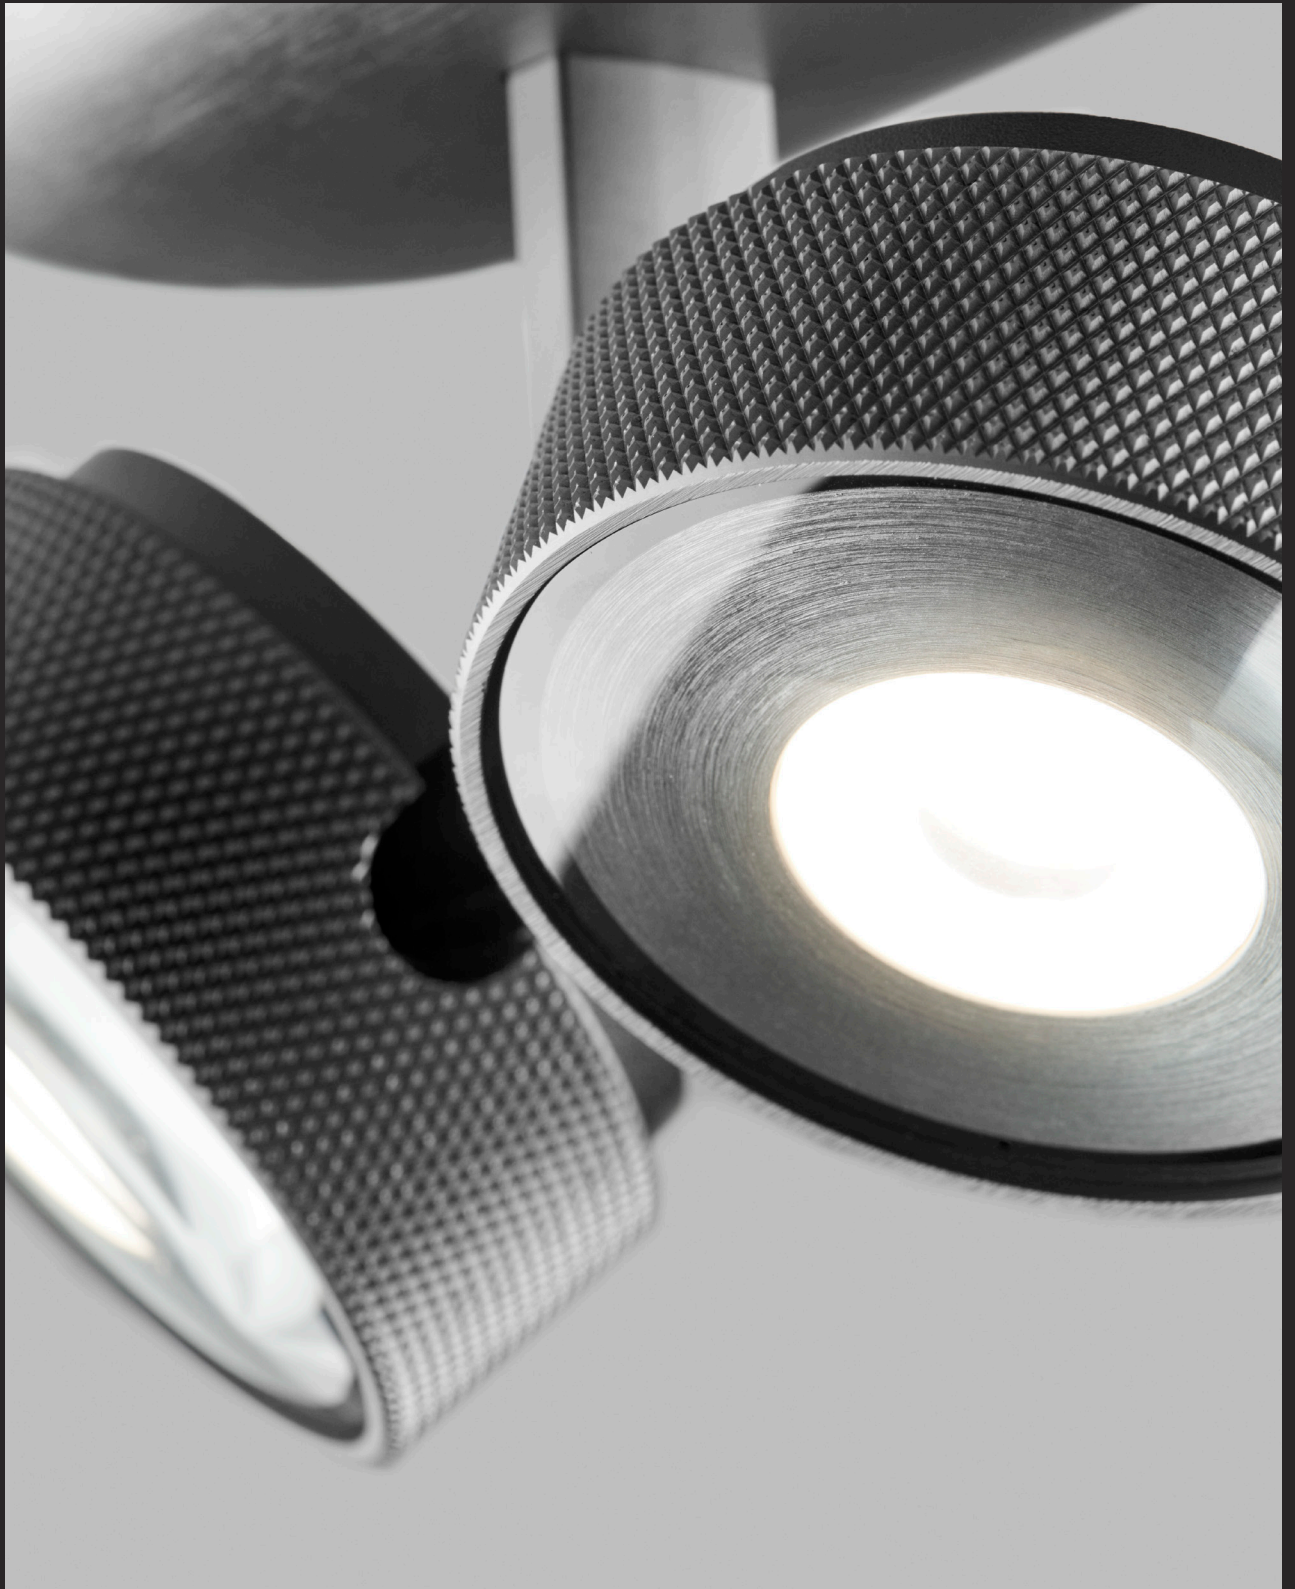

COSMO C2 / Titanium
Design: Nital Patel