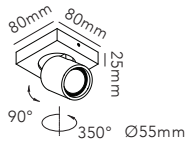

FOCUS

FOCUS MINI 1

NEW

4W LED - 230V - IP20 - CRI >90
Lumen 270lm (3000K) / 251lm (2700K)

BRASS* 2700K	270043	NEW
ROSE GOLD* 27000K	270042	NEW
BRASS* 3000K	261631	NEW
ROSE GOLD* 3000K	261630	NEW

DKK	1.196,- EX VAT / 1.495,- INCL VAT
SEK	1.816,- EX VAT / 2.270,- INCL VAT
EURO	166,- EX VAT

WHITE 2700K	270040
BLACK 2700K	270041
WHITE 3000K	261600
BLACK 3000K	261601

DKK	1.036,- EX VAT / 1.295,- INCL VAT
SEK	1.572,- EX VAT / 1.965,- INCL VAT
EURO	144,- EX VAT