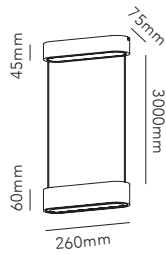

AURA S1

2x10W LED - 220-240V - IP20 - CRI >90
Lumen 1000lm

TITANIUM* 2700-5000K 270471
ROSE GOLD* 2700-5000K 270470

DKK 7.196,- EX VAT / 8.995,- INCL VAT
SEK 10.904,- EX VAT / 13.630,- INCL VAT
EURO 999,- EX VAT