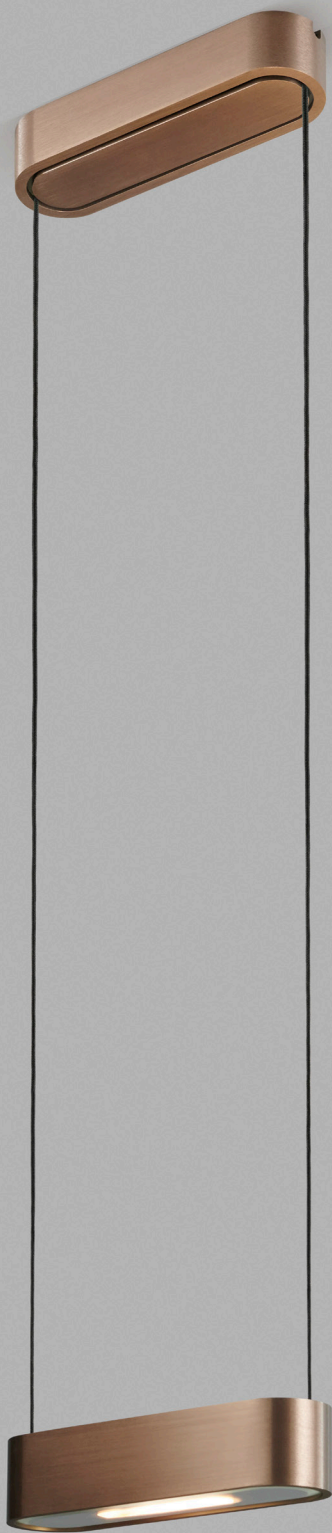

AURA S1 / Rose Gold
Design: Nital Patel

AURA

AURA WALL

Design: Nital Patel

*Anodized surfaces may vary $\pm 10\%$.

SWITCH TUNE™

SWITCH TUNE gives you the option to choose between 2700K or 3000K before installing the lamp.