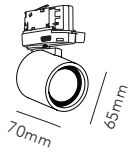

FOCUS TRACK 3-PHASE

6W LED - 230V - IP20 - CRI >90 - Lumen 355lm

WHITE 3000K	261652
BLACK 3000K	261653
DKK	1.436,- EX VAT / 1.795,- INCL VAT
SEK	2.180,- EX VAT / 2.725,- INCL VAT
EURO	199,- EX VAT